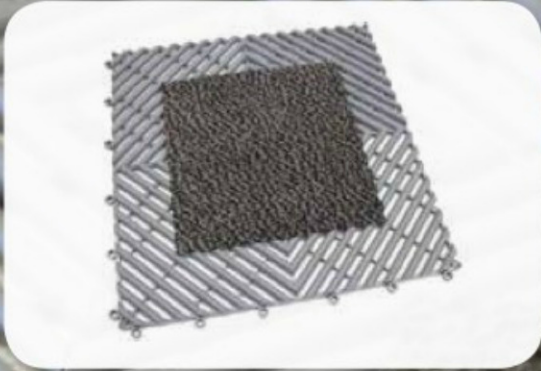

Vision entrance mat

Black

Dark grey

Light grey

A functional Vision entrance mat has effective cleaning action and is extremely durable. Unique pattern of non slip lines on the surface of the tile capture dirt, sand and debris in the entrance area.

Accessories

Alu edging 9/12 mm, 300 cm
Anchor 12 mm
Plastic edging 10 mm x 30 cm
Edging corner 10 mm

Vision carpet entrance mat

Black

Dark grey

Light grey

Grey

Vision Carpet is heavy duty entrance mat consisting of interlocking tiles with high performance carpet inserts. A highly durable and practical textile carpet inserts have excellent moisture and dirt absorption properties.

Strong Vision Carpet matting is suitable for inside entrances and for light to medium traffic in private and public areas. Mat has an open construction and innovative design that gives high dirt and dust retention and keeps surface safe and clean.

Vision Carpet interlocking tile is fully compatible with the Vision entrance mat tile.

Specifications

Tile material	UV-resistant vinyl
Insert pile material	PP
Tile size	30,8 x 30,8 cm
Packaging	16 tiles / package (1,52 m ²)
Height	10 mm
Weight	5,0 kg/m ²
Tile colours	Black, dark grey, light grey
Insert colour	Grey
Temperature resistance	-20 °C - +70 °C