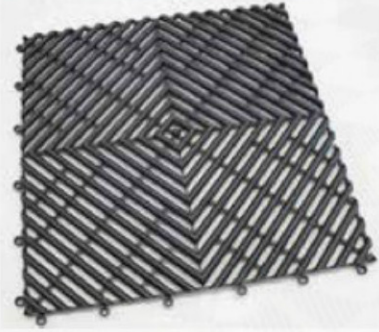

Vision entrance mat

Black

Dark grey

Light grey

A functional Vision entrance mat has effective cleaning action and is extremely durable. Unique pattern of non slip lines on the surface of the tile capture dirt, sand and debris in the entrance area.

Vision entrance mat is ideally suited for entranceways with high density foot and trolley traffic, such as shops, shopping centres, hospitals and schools. Vision is strong matting for a long life span in demanding indoor and outdoor conditions.

Mat has an open construction and innovative design that gives high dirt and dust retention and keeps surface safe and clean.

Vision interlocking tile is fully compatible with the Vision Carpet entrance mat tile.

Accessories

Alu edging 9/12 mm, 300 cm
Anchor 12 mm
Plastic edging 10 mm x 30 cm
Edging corner 10 mm

Vision carpet entrance mat

Black

Dark grey

Light grey

Grey

Vision Carpet is heavy duty entrance mat consisting of interlocking tiles with high performance carpet inserts. A highly durable and practical textile carpet inserts have excellent moisture and dirt absorption properties.