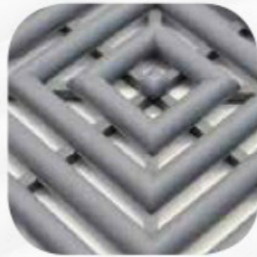

Vision entrance mat

Black

Dark grey

Light grey

A functional Vision entrance mat has effective cleaning action and is extremely durable. Unique pattern of non slip lines on the surface of the tile capture dirt, sand and debris in the entrance area.

Vision entrance mat is ideally suited for entranceways with high density foot and trolley traffic, such as shops, shopping centres, hospitals and schools. Vision is strong matting for a long life span in demanding indoor and outdoor conditions.

Mat has an open construction and innovative design that gives high dirt and dust retention and keeps surface safe and clean.

Vision interlocking tile is fully compatible with the Vision Carpet entrance mat tile.