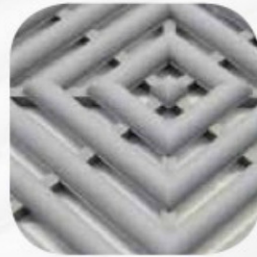

Vision entrance mat

Black

Dark grey

Light grey

A functional Vision entrance mat has effective cleaning action and is extremely durable. Unique pattern of non slip lines on the surface of the tile capture dirt, sand and debris in the entrance area.

Vision entrance mat is ideally suited for entranceways with high density foot and trolley traffic, such as shops, shopping centres, hospitals and schools. Vision is strong matting for a long life span in demanding indoor and outdoor conditions.

Mat has an open construction and innovative design that gives high dirt and dust retention and keeps surface safe and clean.

Vision interlocking tile is fully compatible with the Vision Carpet entrance mat tile.