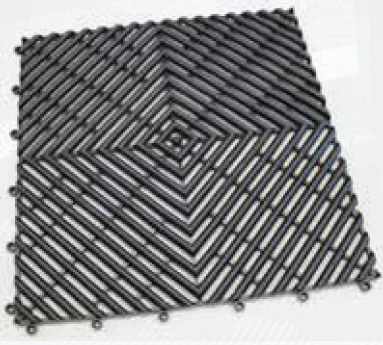

Modena wet area mat

Black

Brown

Pastel blue

Dark blue

Ocean green

Beige

Antique pink

Grey

Interlocking wet area mat Modena is ideal for swimming pool surrounds, showers, spas, saunas and changing rooms. Unique line design of the tile allows water to easily drain off, providing slip resistant, safe and dry surface. Modena is warm and comfortable and ideal with barefoot traffic.

Modena wet area mat offers exceptional drainage and comfort all in a modular mat. Curved design of the lines promotes immediate drainage and unbacked construction allows water to pass through the mat. The soft surface of the mat provide comfortable cushion for bare feet.

Modena is easy and inexpensive to clean simply by mopping over or hosing down. Dirt that falls through the mat is easy to clean up from the floor underneath.

Specifications

Material	UV-resistant vinyl, 100 % recyclable.
Tile size	30,4 x 30,4 cm
Packaging	16 tiles / pkg (=1,47 m ²)
Height	10 mm
Weight	4,2 kg/m ²
Colours	Black, brown, pastel blue, dark blue, ocean green, beige, antique pink, grey
Temperature resistance	-20 °C - +70 °C