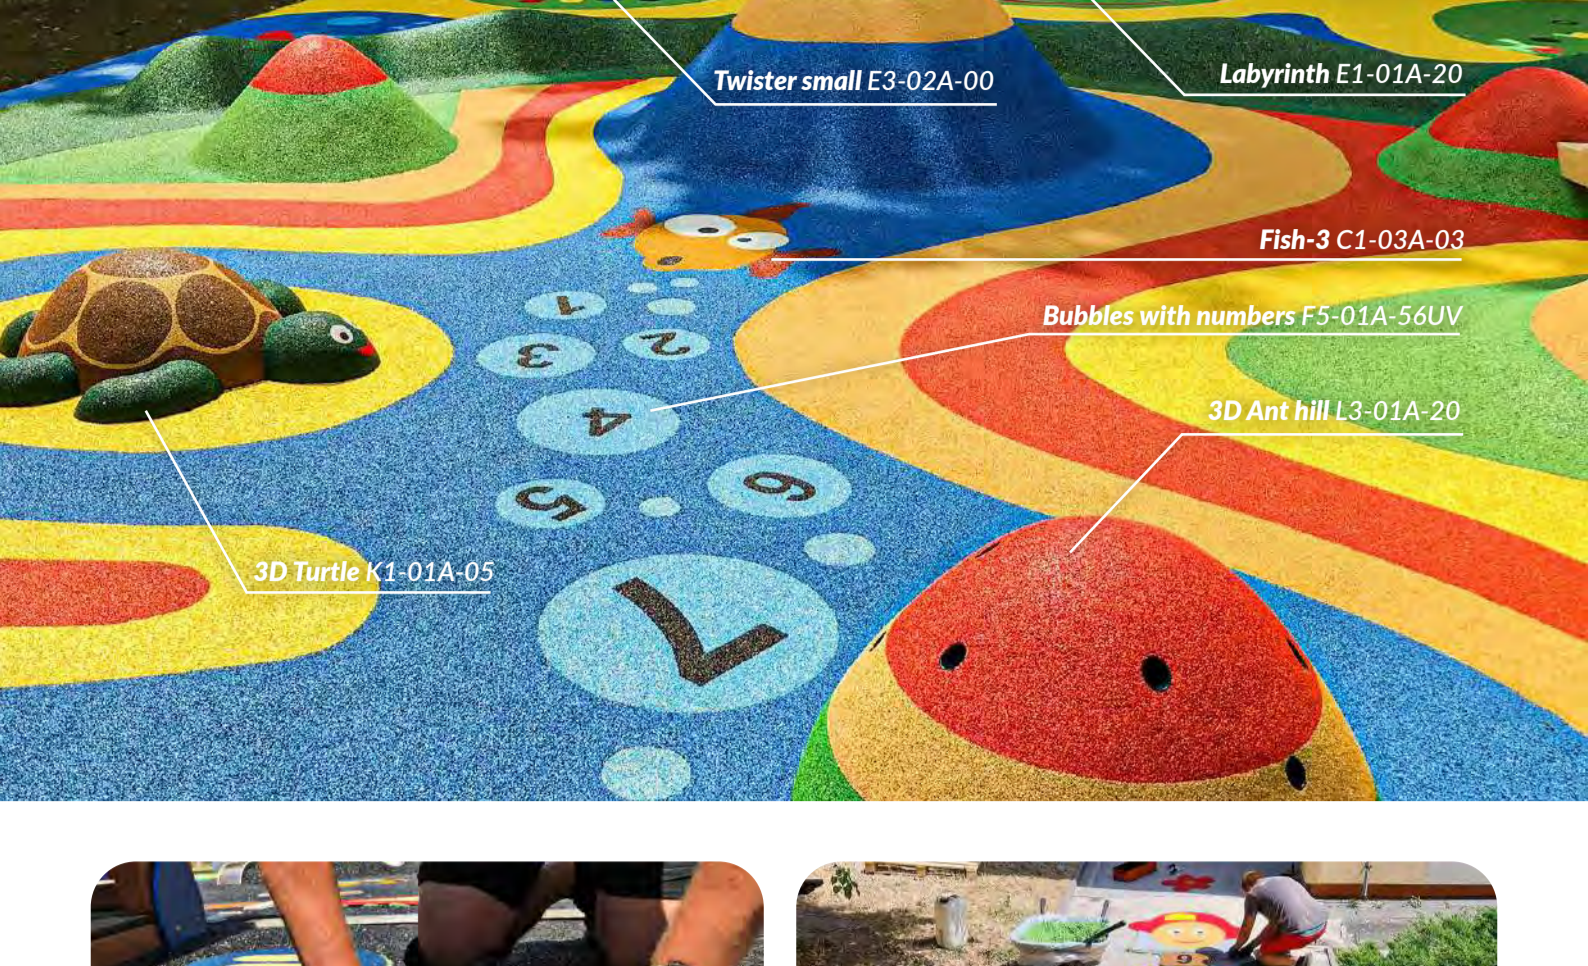

MAKE YOUR EPDM SURFACE more interesting and faster than the others

PLAYGROUND INSPIRATION WITH 4SOFT PRODUCTS AND GRAPHICS

3D halfballs

3D graphics are attractive playing elements in many ways – soft seats or only safe decorations of the playgrounds. Children just love them.

4soft 3D shapes can also be installed on artificial turf, rubber tiles, concrete or in large sandpits as parts of playing equipment.

There are many ways of using our graphics to transform a dull EPDM surface into an entertaining and educational place. All you need is just to choose the right graphic components and glue them. The rest of the surface installation is then very simple.

EPDM Seater dia.40 cm, h.50 cm M1-01C-00

Several height options

EPDM Seater dia.40 cm, h.30 cm M1-01A-50

Can be provided with anchor

3D Playhouse

The 3D PLAYHOUSE is another playing element for children to be placed on the EPDM surface. The structure of this element consists of stainless steel covered with a certified two-layer steel surface. The 3D PLAYHOUSE can be used separately as a single element or as a part of the complete playground equipment.

Multi-purpose play areas

Use the sports & jumping graphics

A place for learning, sports and entertainment

Can be provided with anchor

Large variety of graphics

Please refer to our website for more information about all graphics listed in this newsletter.