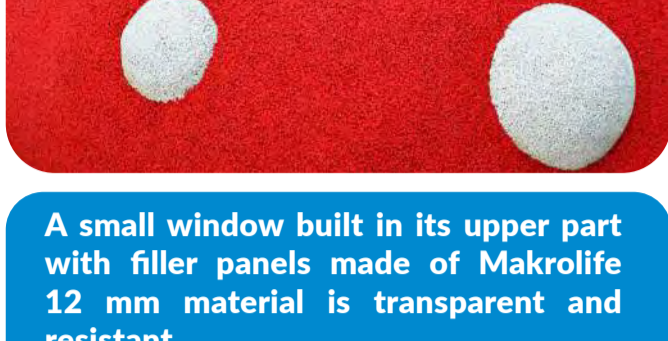

3D Playhouse

The 3D PLAYHOUSE is another playing element for children to be placed on the EPDM surface. The structure of this element consists of stainless steel covered with a certified two-layer steel surface. The 3D PLAYHOUSE can be used separately as a single element or as a part of the complete playground equipment.

The 3D PLAYHOUSE can also be made in other theme-specific modifications.

A small window built in its upper part with filler panels made of Makrolife 12 mm material is transparent and resistant.

The 3D PLAYHOUSE can be climbed over and used as a climbing wall. Its surface is fitted with grips enabling easier movement over the element.

Small halfballs for more play options

Durable top window

Stainless steel inner shell

Attractive graphics

Reinforced windows

Durable (anchored) EPDM grips and steps

Splash areas and fountains

Combination of 3D graphics and splash areas is great in the summer time. A water nozzle can be put into any 3D shape according to your demand. Water fountains can be a part of standard playgrounds.

All you need is a standard water garden connection with normal pressure of 2.5-3.5 bar.

Stainless steel Tunnel T2-01A

3D Bee Hlve L4-02A-20

3D Caterpillar with numbers K5-02A-70UV

Ladybird K5-01A-01

EPDM Hill with fountain W1-05A-03

There are two options of controlling the opening and closing of water connection to the fountain.

- A standard stop cock (stop tap) included.

- Electric button - there is a possibility to set up the duration of water spraying from the fountain. It works with a 6V battery

- no need to have a 220V supply.

Optional remote control

Water fountains have minimal water consumption ranging from 2,6l/min to 7,4l/min

Sports, games and exercise