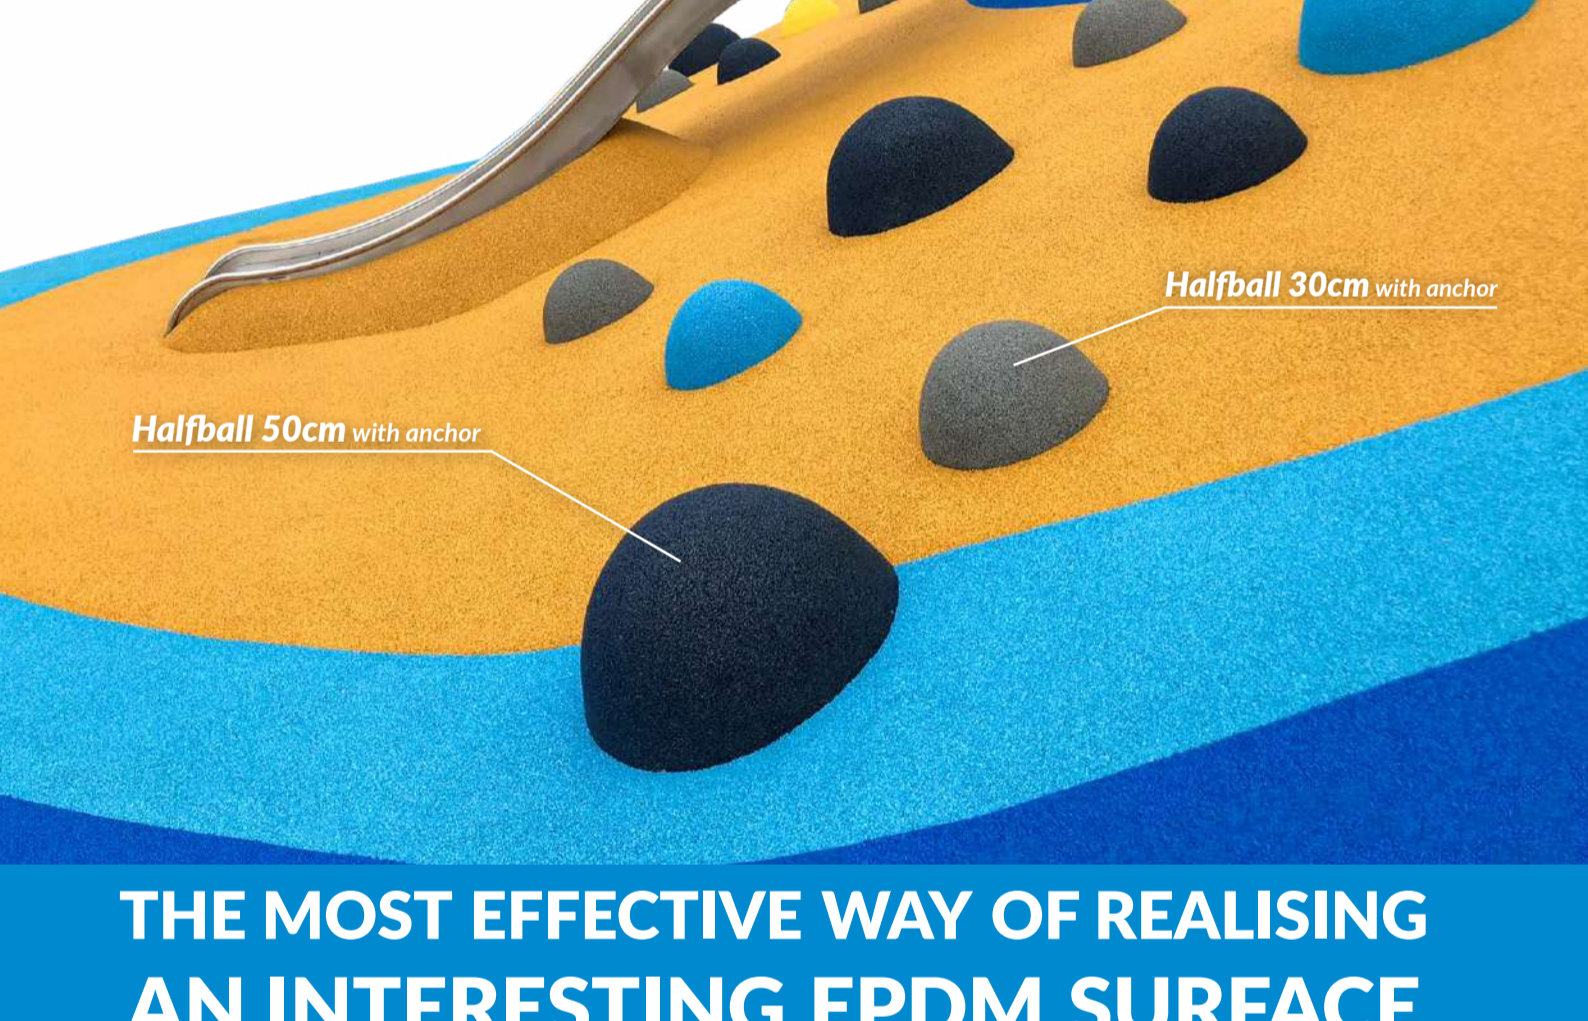

Our 3D graphics are certified according to EN 1176-1 standards.

To reach a perfect result, combine 3D shapes with standard 2D graphics.