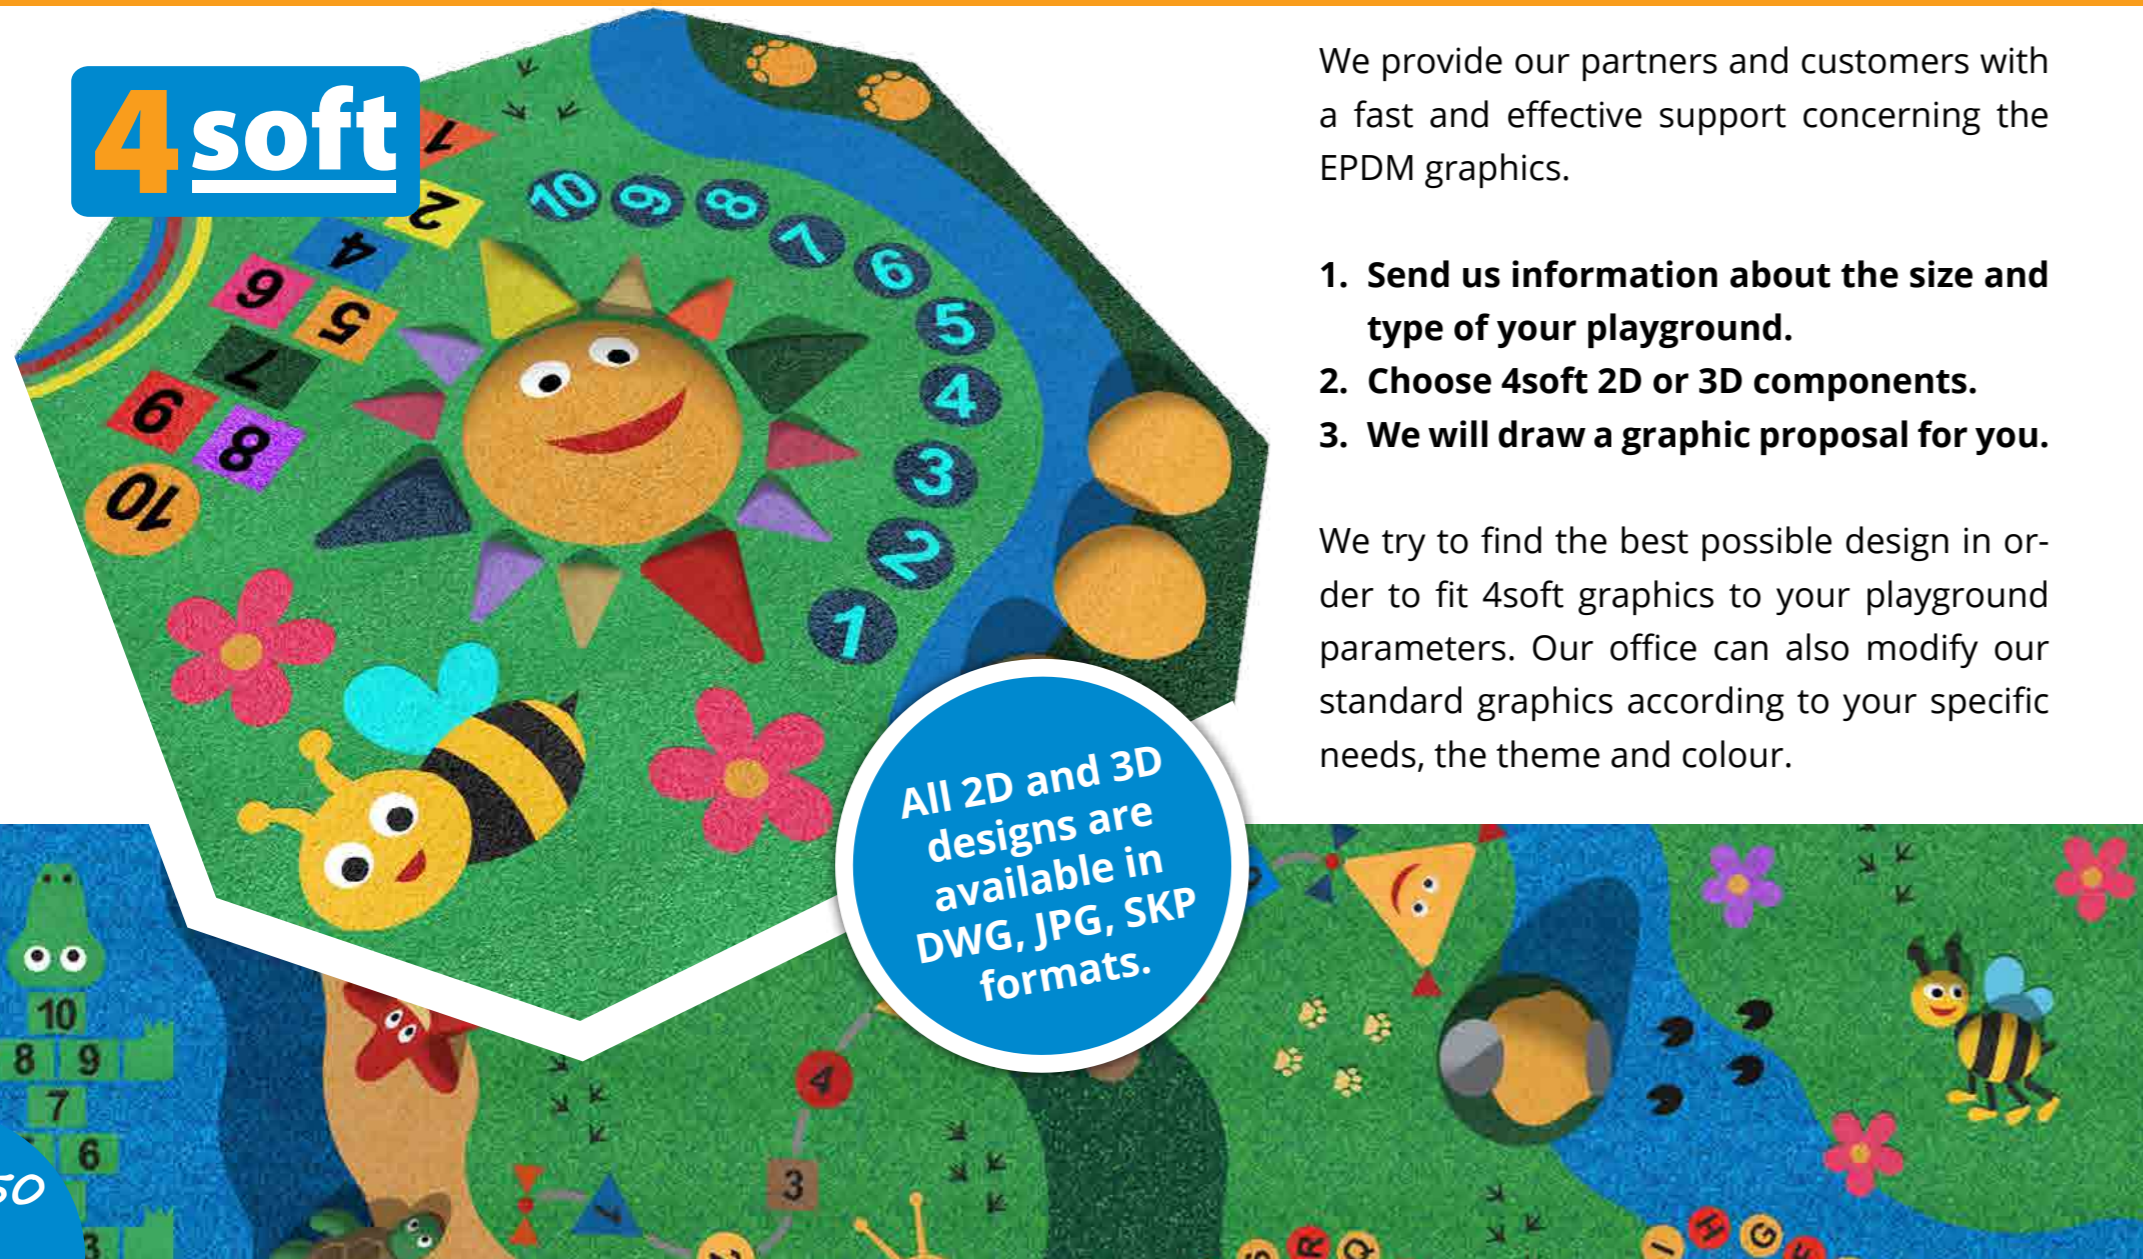

PLAYGROUND DRAWING

BY 4SOFT GRAPHIC DESIGNERS

4soft

We provide our partners and customers with a fast and effective support concerning the EPDM graphics.

1. **Send us information about the size and type of your playground.**
2. **Choose 4soft 2D or 3D components.**
3. **We will draw a graphic proposal for you.**

We try to find the best possible design in order to fit 4soft graphics to your playground parameters. Our office can also modify our standard graphics according to your specific needs, the theme and colour.

PACKING OF THE GRAPHIC COMPONENTS

We always try to find the most effective and cheapest solution for packing and transporting our products to customers. Each consignment is calculated separately according to its weight, measurements and place of delivery. It is always more effective to ship more pieces of components in one transport.

- 1 fast
- 2 easy
- 3 cheap
- 4 perfect...