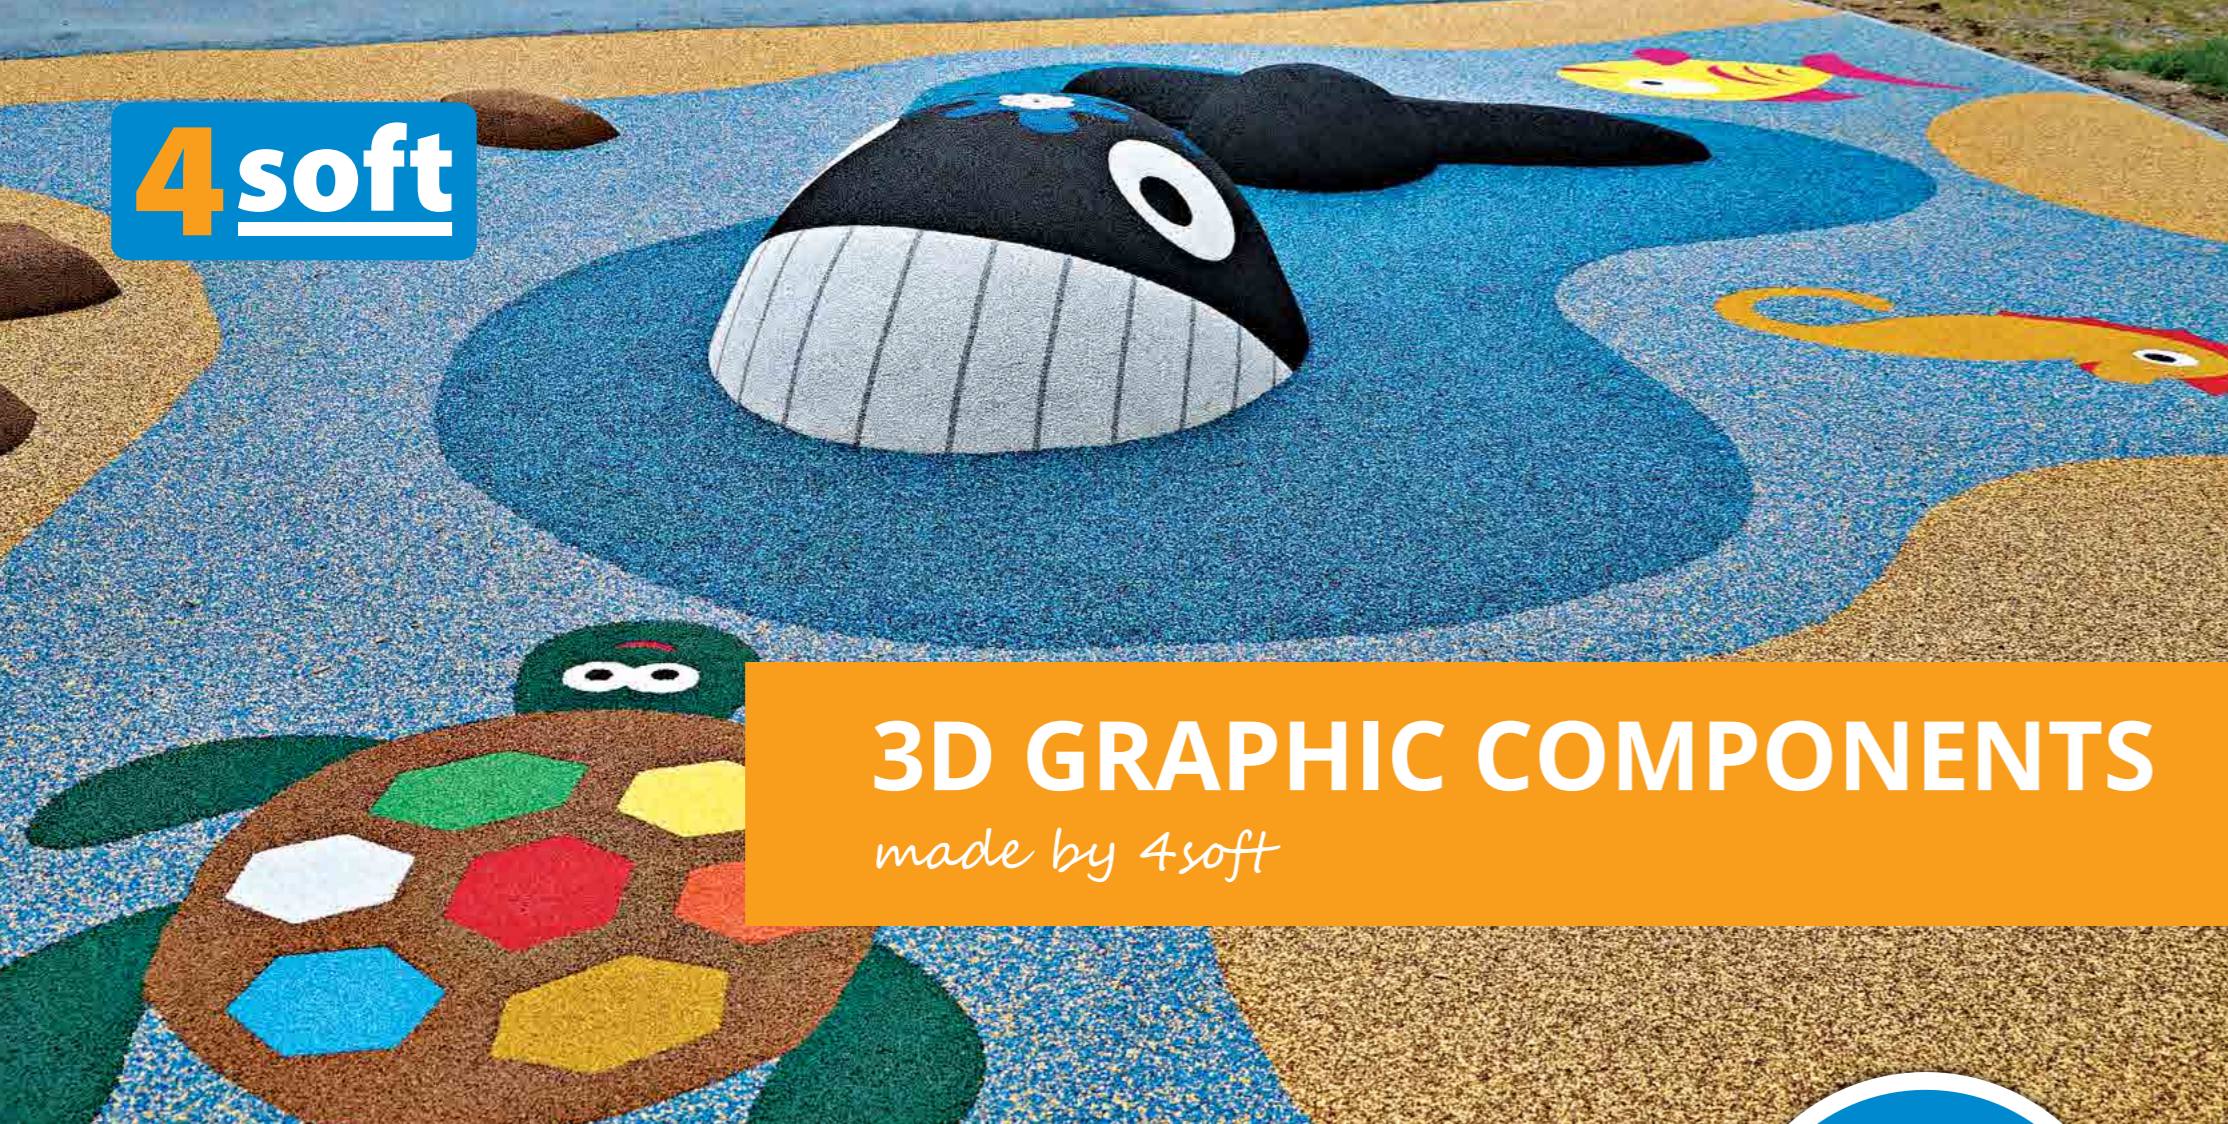

3D GRAPHIC COMPONENTS

made by 4soft

4soft 3D graphics are made only from SBR on the inside and high-quality EPDM on the outside. Every particular part is **hand-made, emphasising durability and safety**. Each detail is made from EPDM granules **without any additional surface painting**.

4soft 3D graphics are attractive playing elements in many ways – soft seats or only safe decorations of the playgrounds. Children just love them.

Our 3D graphics are certified according to EN 1176-1 standards.