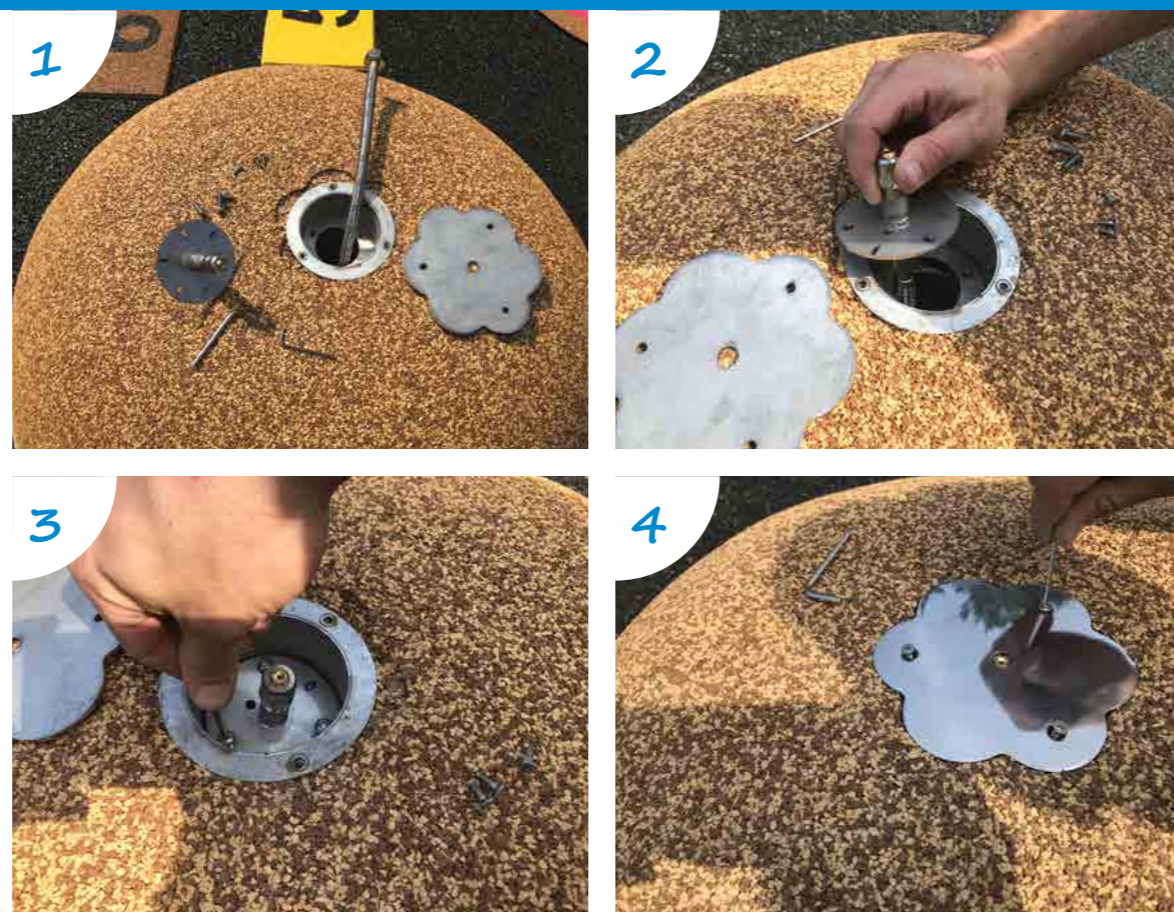

WATER FOUNTAINS

technical information

- 1 fast
- 2 easy
- 3 cheap
- 4 perfect...

4SOFT WATER FOUNTAINS (JETS) HAVE MINIMAL WATER CONSUMPTION RANGING FROM 2.6L/MIN TO 7.4L/MIN.