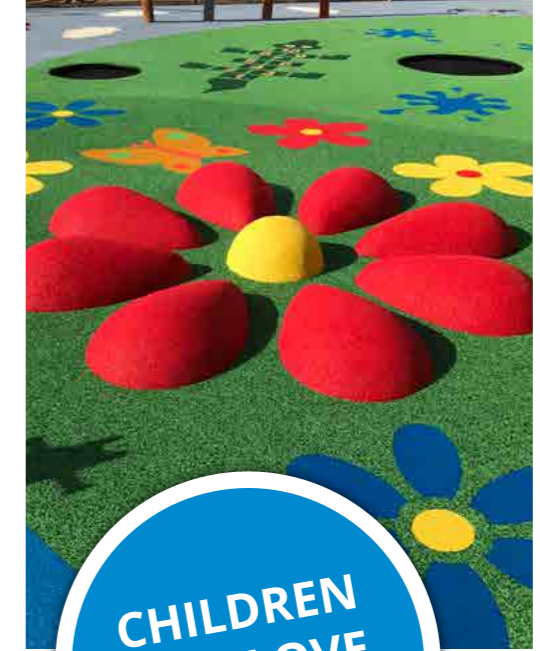

CHILDREN
JUST LOVE
THEM