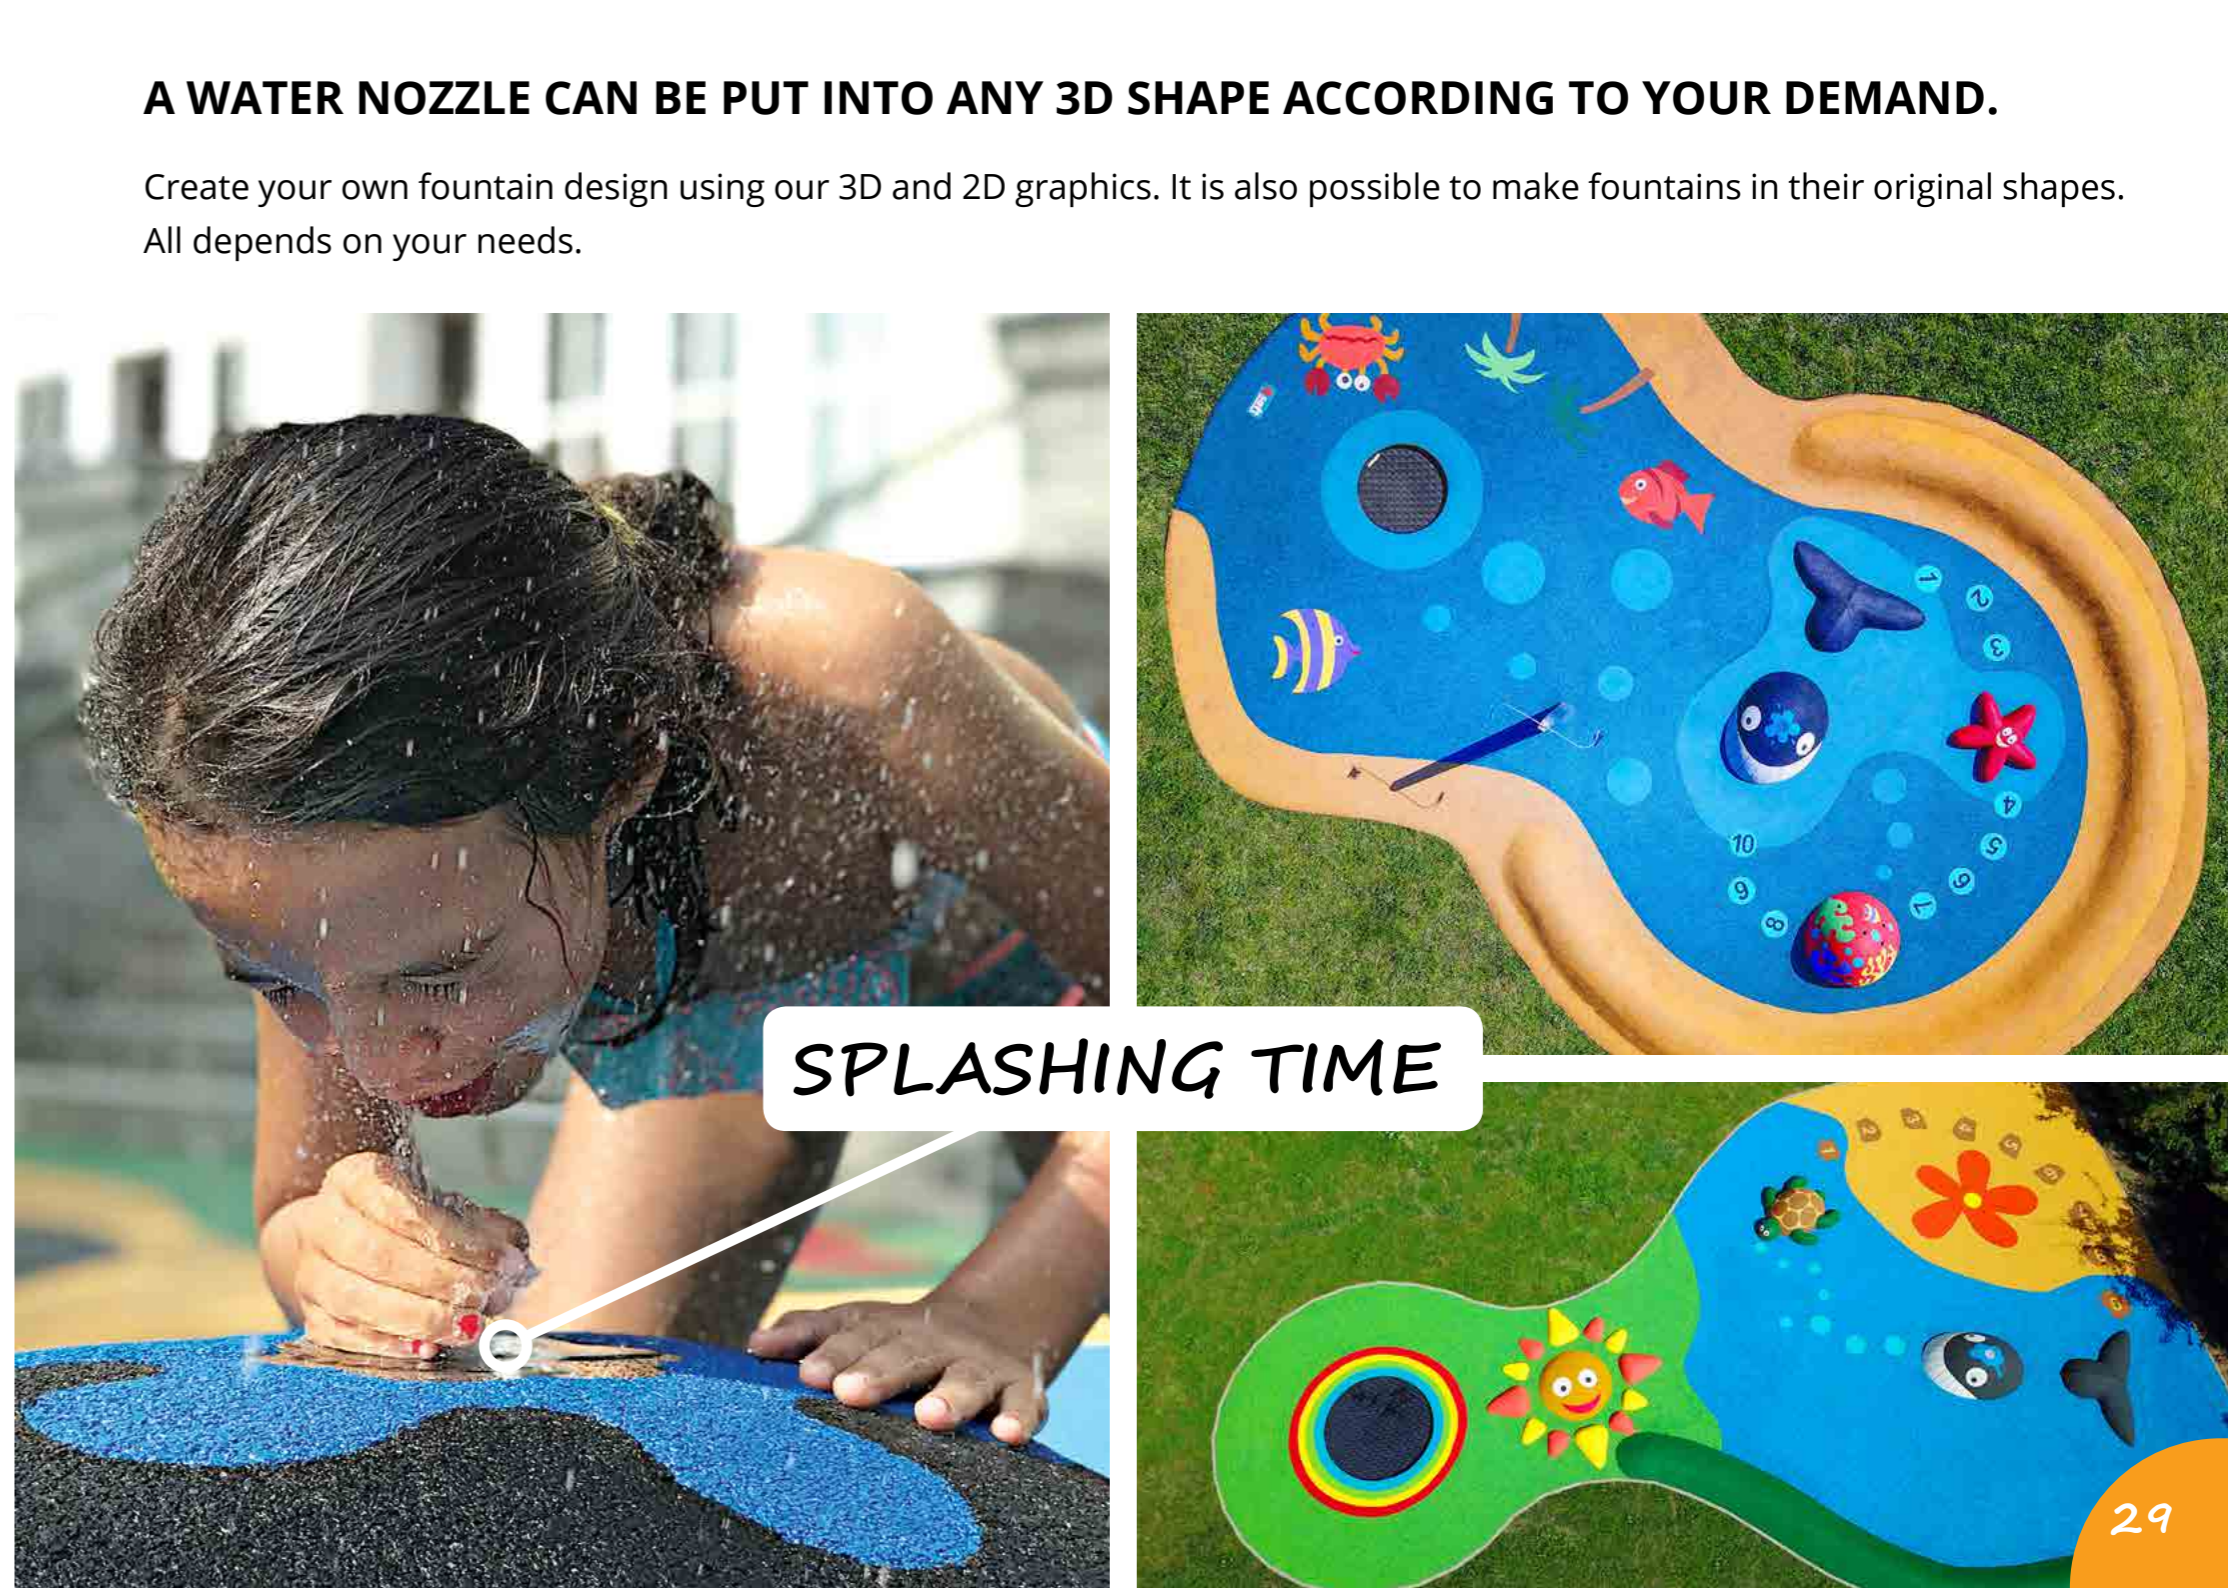

One of the great ways of using wet pour graphics is in areas with mist nozzles, in **kindergarten playgrounds**, or as refreshing points in **public areas** etc...

WATER FOUNTAINS

by 4soft

PRESS HERE TO SPLASH