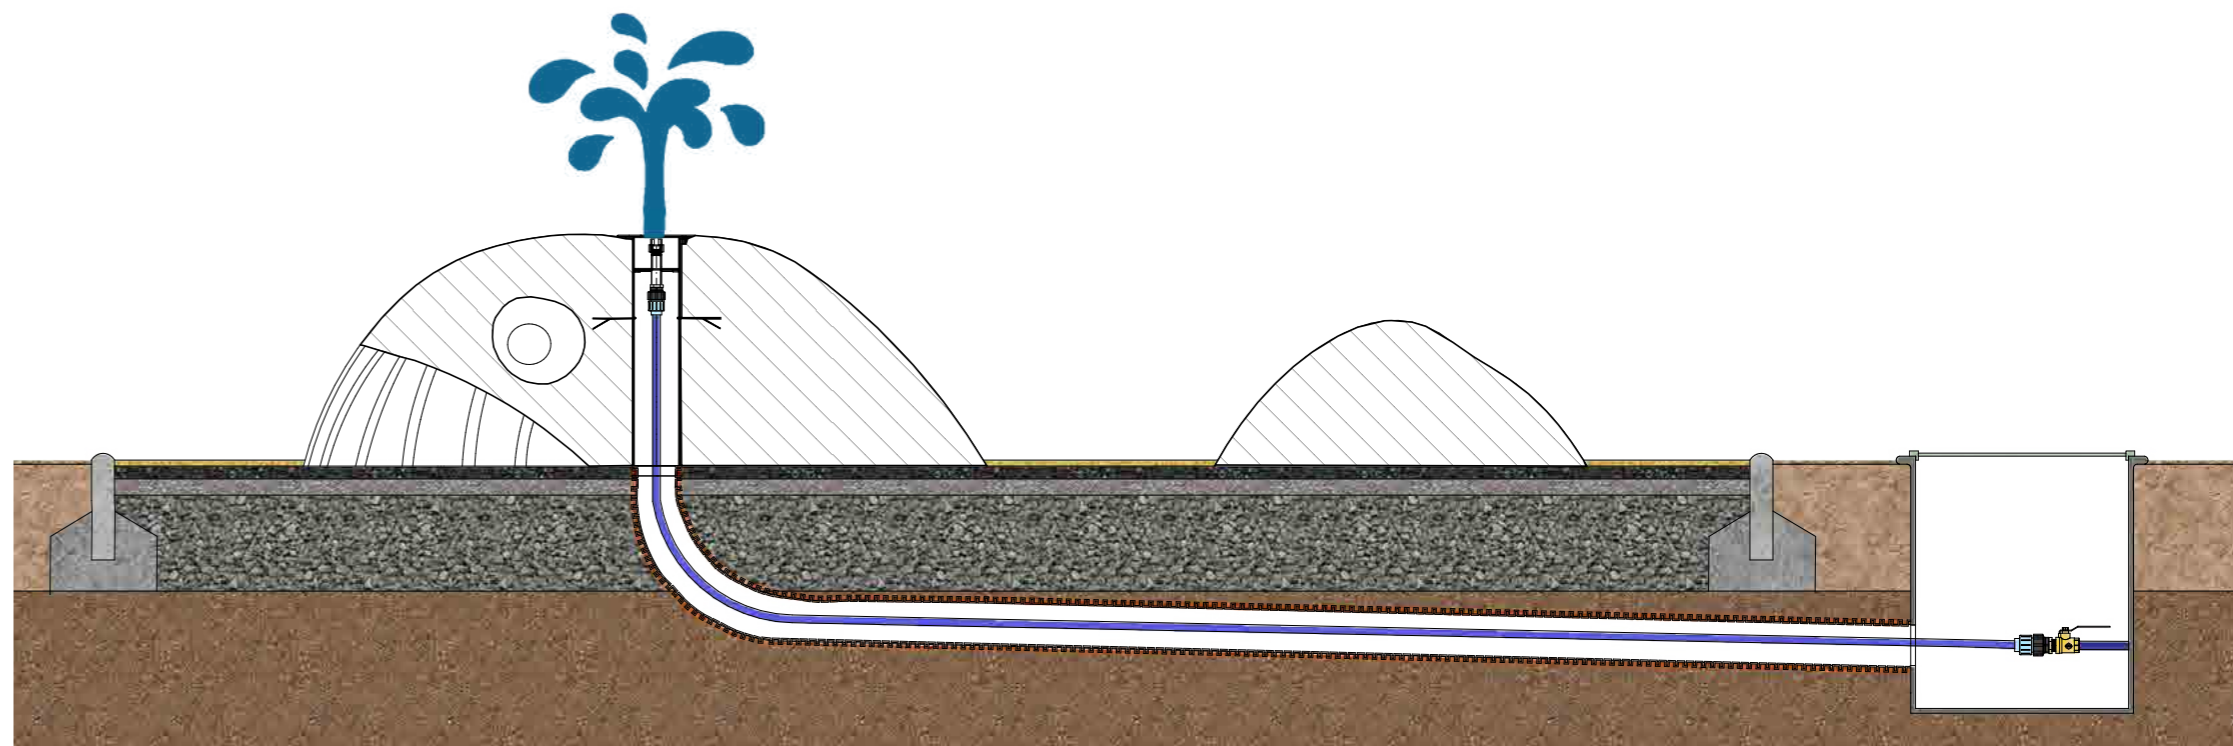

SPLASHING TIME

WATER FOUNTAINS

technical information

- 1 fast
- 2 easy
- 3 cheap
- 4 perfect...

4SOFT WATER FOUNTAINS (JETS) HAVE MINIMAL WATER CONSUMPTION RANGING FROM 2.6L/MIN TO 7.4L/MIN.

ALL YOU NEED IS A STANDARD WATER GARDEN CONNECTION WITH NORMAL PRESSURE OF 2.5-3.5 BAR.

THERE ARE TWO OPTIONS OF CONTROLLING THE OPENING AND CLOSING OF WATER CONNECTION TO THE FOUNTAIN.

Standard water consumption of the jet nozzles we use for 3D fountains is 3.7 l/min. However, we can provide you with different nozzles with more or less water consumption – meaning a bigger or smaller cone of squirting water.